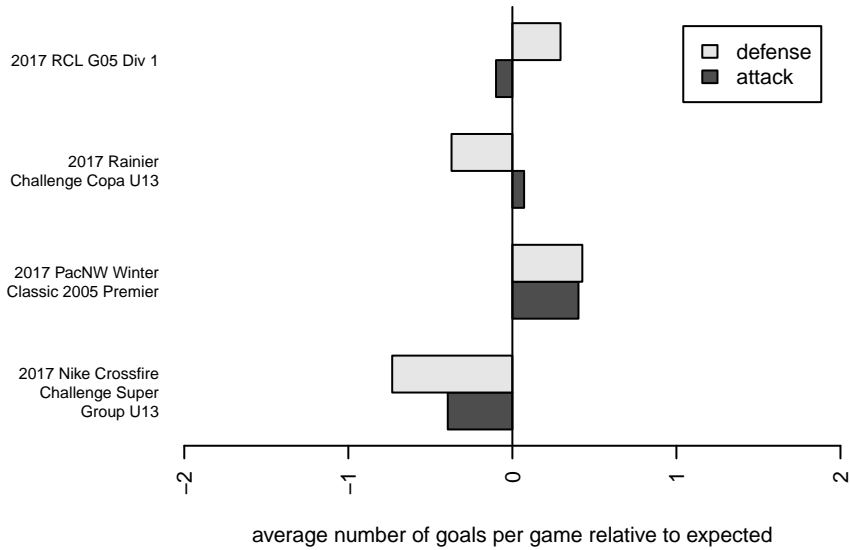

WPFC ECNL G05

Washington Premier FC
 Tacoma, WA
 G05 total strength=1467
 attack=10.39 defense=9.81
 fall league = RCL G05 Div 1

alt names used:
 WPFC G05 ECNL
 WPFC G05 PreECNL
 WASHINGTON PREMIER FC G05 PRE-ECNL
 WPFC G05 pre-ECNL A

Venues played:
 2017 Rainier Challenge Copa U13
 2017 Nike Crossfire Challenge Super Group U'
 2017 RCL G05 Div 1
 2017 PacNW Winter Classic 2005 Premier

WPFC ECNL G05
 Dots are actual minus expected GF (blue circles) and GA (red triangles).
 Blue line is smoothed change in attack strength. Red is smoothed change in defense strength.

**attack and defense variance (black dot)
relative to other teams
and top 10 in region**

**attack and defense rating
relative to others at age
and all opponents in last 13 months**

Performance relative to 13 month average