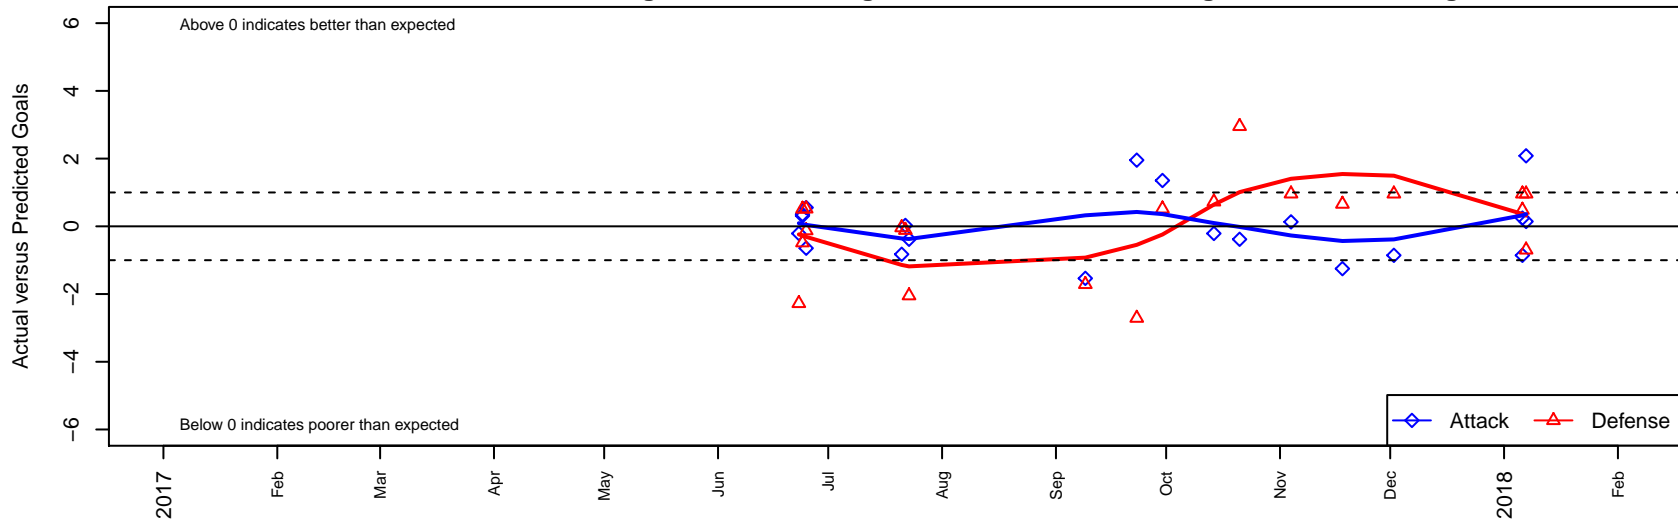

WPFC ECNL G05

Washington Premier FC
 Tacoma, WA
 G05 total strength=1467
 attack=10.39 defense=9.81
 fall league = RCL G05 Div 1

alt names used:
 WPFC G05 ECNL
 WPFC G05 PreECNL
 WASHINGTON PREMIER FC G05 PRE-ECNL
 WPFC G05 pre-ECNL A

Venues played:
 2017 Rainier Challenge Copa U13
 2017 Nike Crossfire Challenge Super Group U'
 2017 RCL G05 Div 1
 2017 PacNW Winter Classic 2005 Premier

WPFC ECNL G05
 Dots are actual minus expected GF (blue circles) and GA (red triangles).
 Blue line is smoothed change in attack strength. Red is smoothed change in defense strength.

**attack and defense variance (black dot)
relative to other teams
and top 10 in region**

**attack and defense rating
relative to others at age
and all opponents in last 13 months**

Performance relative to 13 month average