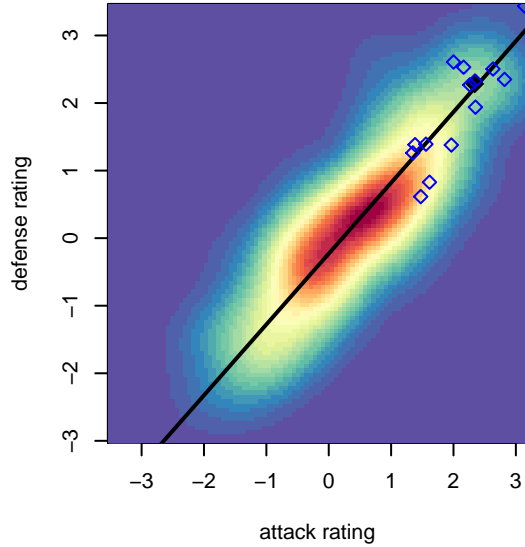

WPFC ECNL G05

Washington Premier FC
 Tacoma, WA
 G05 total strength=1467
 attack=10.39 defense=9.81
 fall league = RCL G05 Div 1

alt names used:
 WPFC G05 ECNL
 WPFC G05 PreECNL
 WASHINGTON PREMIER FC G05 PRE-ECNL
 WPFC G05 pre-ECNL A

Venues played:
 2017 Rainier Challenge Copa U13
 2017 Nike Crossfire Challenge Super Group U'
 2017 RCL G05 Div 1
 2017 PacNW Winter Classic 2005 Premier

WPFC ECNL G05
 Dots are actual minus expected GF (blue circles) and GA (red triangles).
 Blue line is smoothed change in attack strength. Red is smoothed change in defense strength.

**attack and defense variance (black dot)
relative to other teams
and top 10 in region**

**attack and defense rating
relative to others at age
and all opponents in last 13 months**

Performance relative to 13 month average