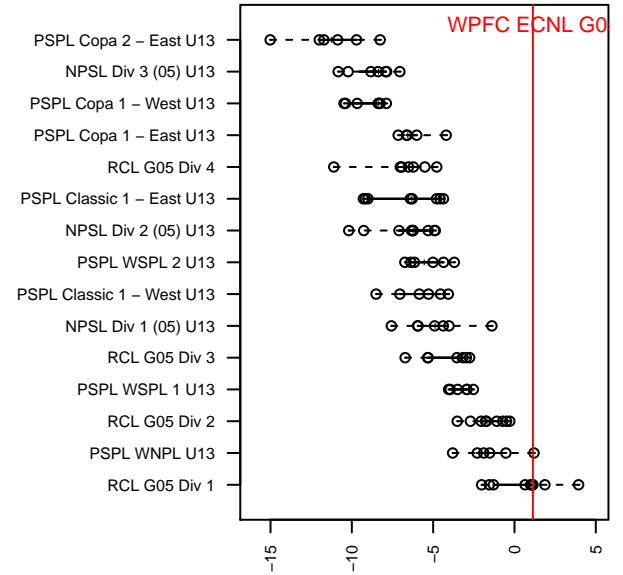

WPFC ECNL G05

Washington Premier FC
 Tacoma, WA
 G05 total strength=1467
 attack=10.39 defense=9.81
 fall league = RCL G05 Div 1

alt names used:
 WPFC G05 ECNL
 WPFC G05 PreECNL
 WASHINGTON PREMIER FC G05 PRE-ECNL
 WPFC G05 pre-ECNL A

Venues played:
 2017 Rainier Challenge Copa U13
 2017 Nike Crossfire Challenge Super Group U'
 2017 RCL G05 Div 1
 2017 PacNW Winter Classic 2005 Premier

WPFC ECNL G05
 Dots are actual minus expected GF (blue circles) and GA (red triangles).
 Blue line is smoothed change in attack strength. Red is smoothed change in defense strength.

**attack and defense variance (black dot)
relative to other teams
and top 10 in region**

**attack and defense rating
relative to others at age
and all opponents in last 13 months**

Performance relative to 13 month average