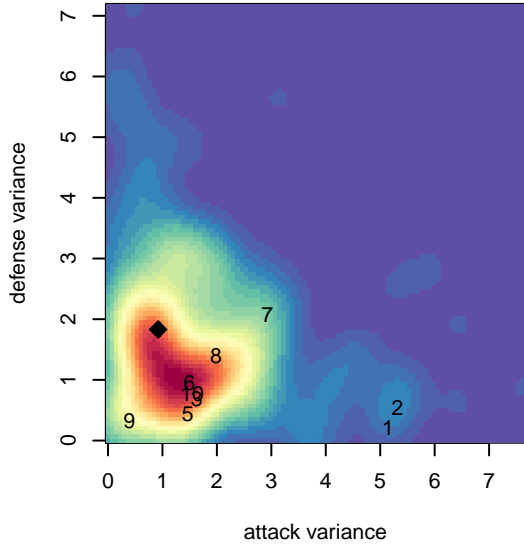

WPFC ECNL G05

Washington Premier FC
 Tacoma, WA
 G05 total strength=1467
 attack=10.39 defense=9.81
 fall league = RCL G05 Div 1

alt names used:
 WPFC G05 ECNL
 WPFC G05 PreECNL
 WASHINGTON PREMIER FC G05 PRE-ECNL
 WPFC G05 pre-ECNL A

Venues played:
 2017 Rainier Challenge Copa U13
 2017 Nike Crossfire Challenge Super Group U'
 2017 RCL G05 Div 1
 2017 PacNW Winter Classic 2005 Premier

WPFC ECNL G05
 Dots are actual minus expected GF (blue circles) and GA (red triangles).
 Blue line is smoothed change in attack strength. Red is smoothed change in defense strength.

**attack and defense variance (black dot)
relative to other teams
and top 10 in region**

**attack and defense rating
relative to others at age
and all opponents in last 13 months**

Performance relative to 13 month average