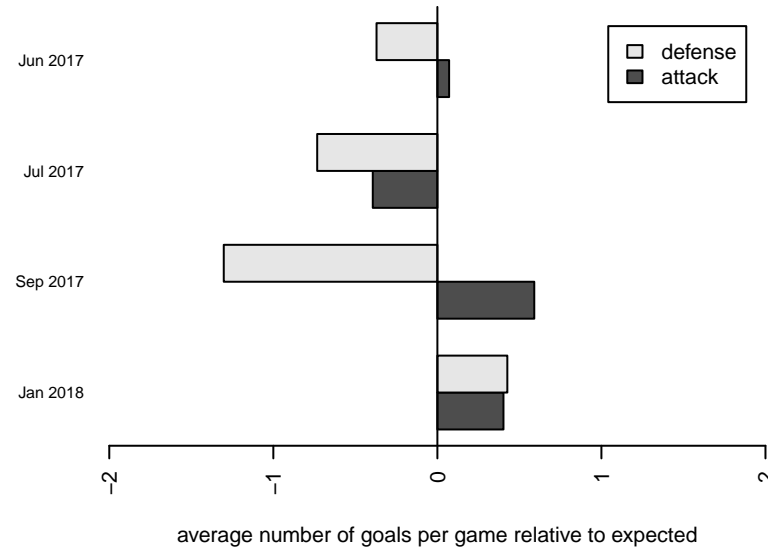

Performance relative to 13 month average